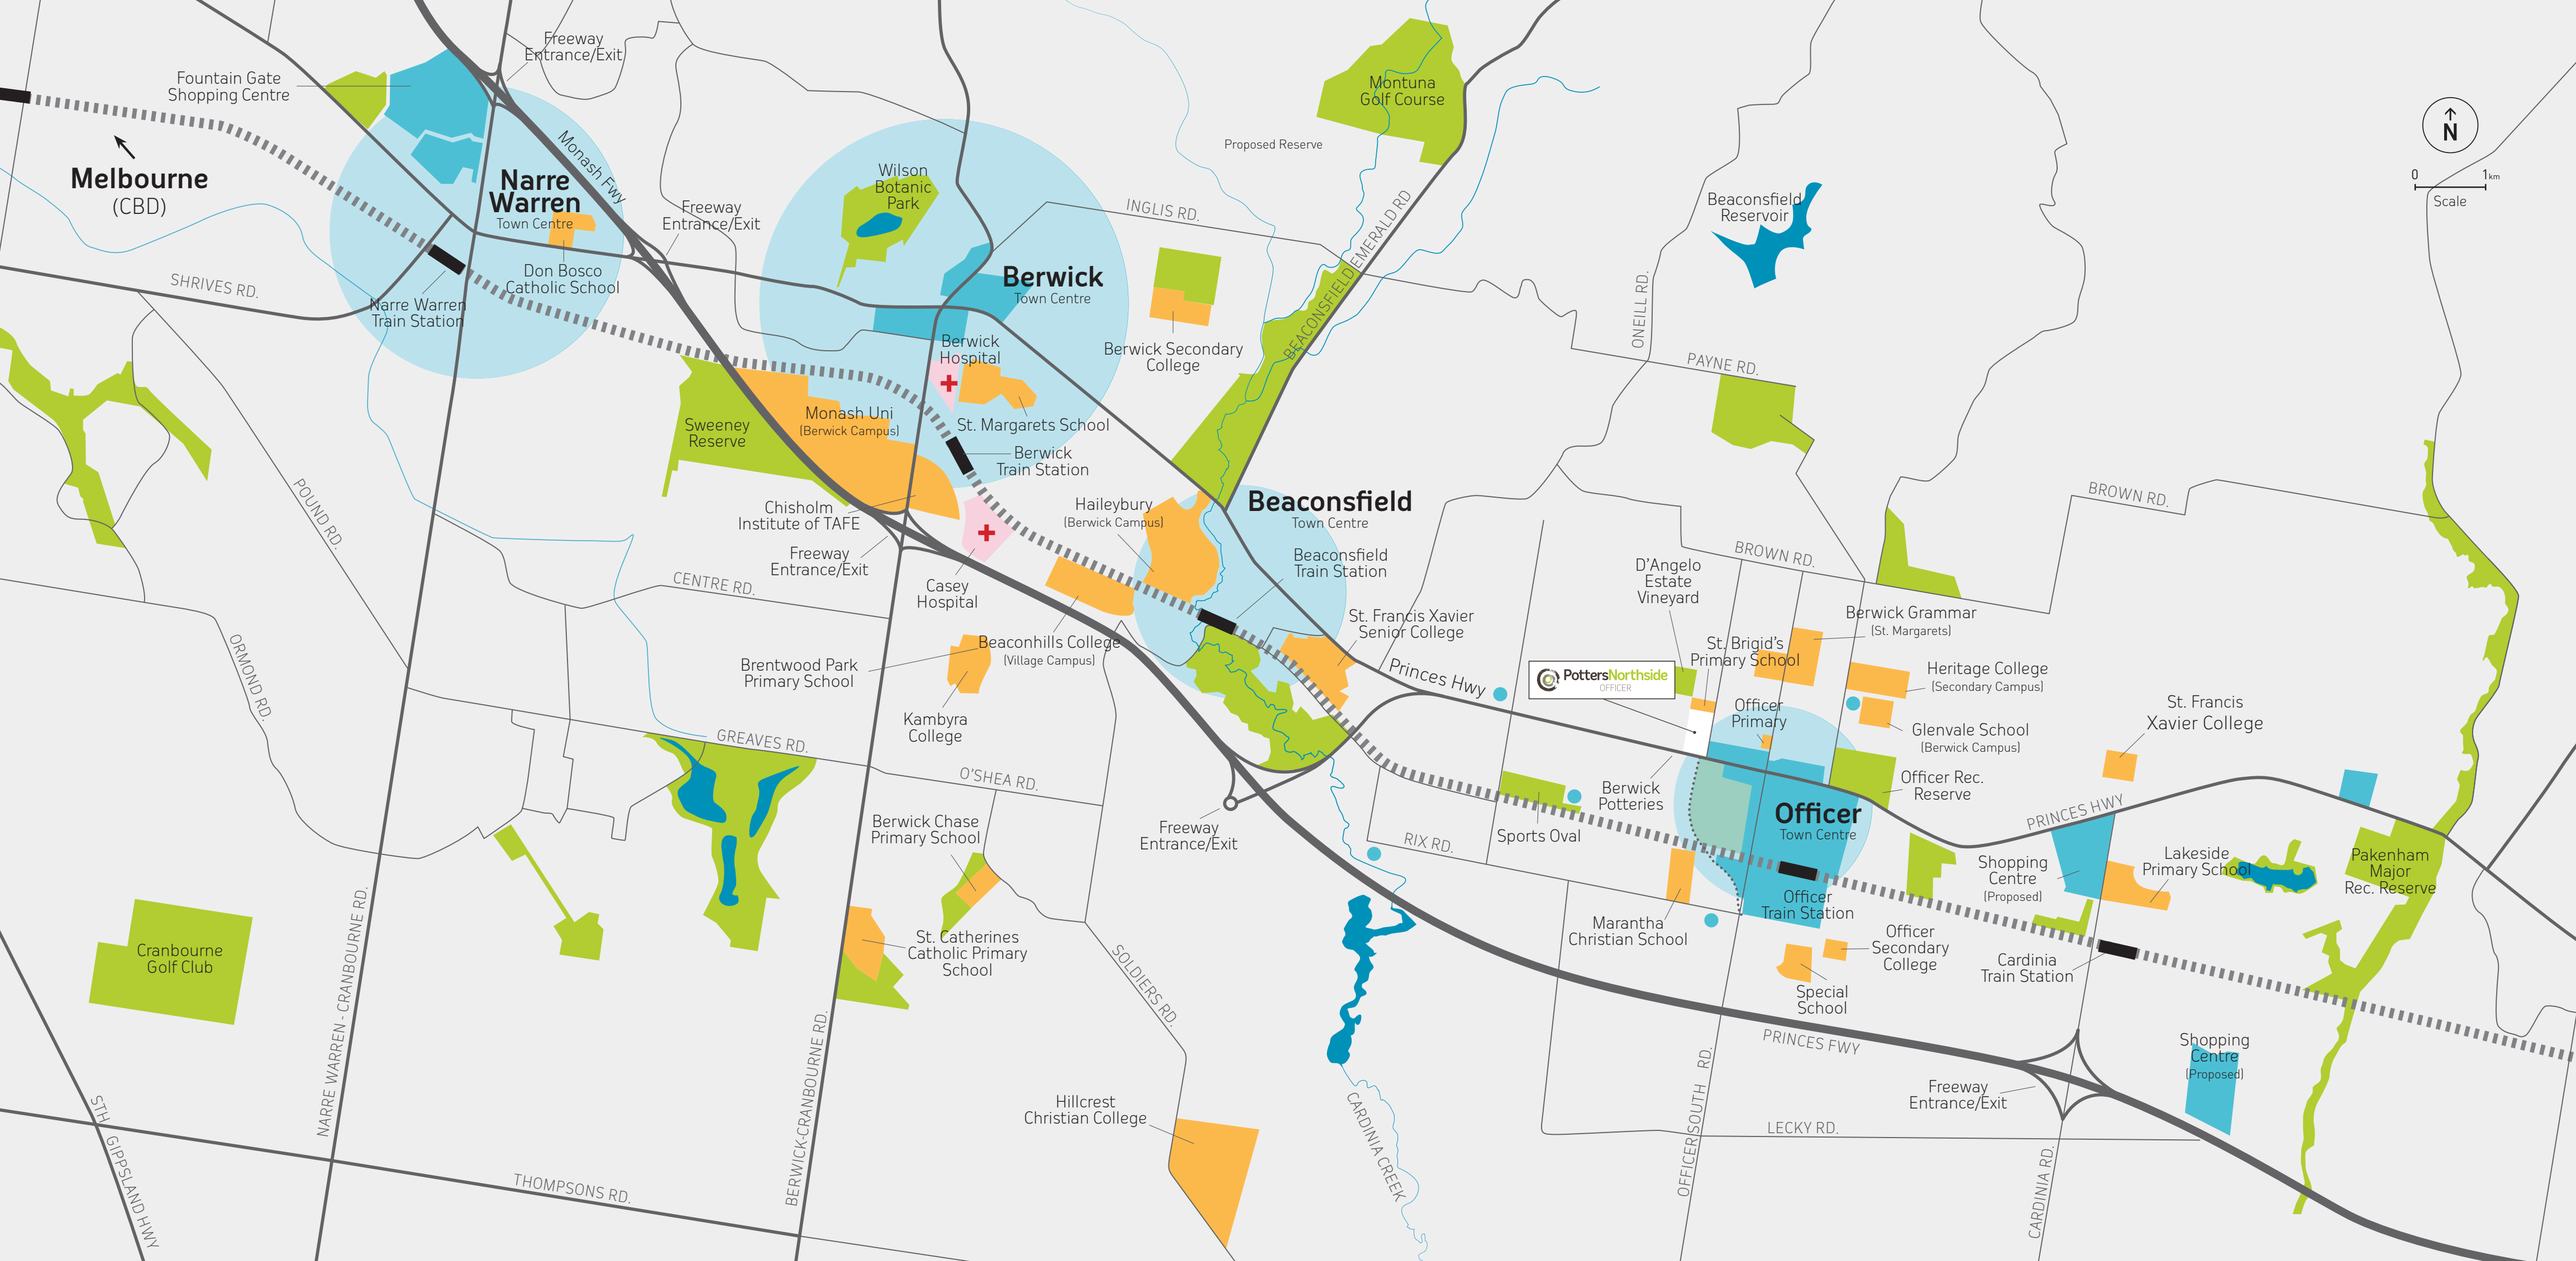

PottersNorthside

OFFICER

everything you need

Education

- Beaconhills College
4.4km (6mins)
- Berwick Chase Primary School
9.5km (10mins)
- Berwick Grammar School
1.6km (2mins)
- Berwick Secondary College
5.2km (6mins)
- Brentwood Park Primary School
7.9km (9mins)
- Chisholm Institute of TAFE
7.4km (8mins)
- Don Bosco Catholic School
10km (5mins)
- Glenvale School
2km (2mins)
- Haileybury
3.8km (4mins)
- Heritage Secondary College
2.1km (2mins)
- Hillcrest Cristian College
15.7km (18mins)
- Kambyra College
7.9km (9mins)
- Lakeside Primary School
4km (5mins)
- Marantha Christian School
1.1km (1min)

Attractions

- Berwick Potteries
0.8km (1min)
- D'Angelo Estate Vineyard
0.8km (1min)
- Officer Recreation Reserve
1.6km (2mins)
- Pakenham Major Recreation Reserve
5.5km (6mins)
- Sweeney Reserve
8.6km (8mins)
- Wilson Botanic Park
6.9km (9mins)

Amenities

- Beaconsfield Train Station
3.2km (4mins)
- ⊕ Berwick Hospital
8km (9mins)
- ⊕ Casey Hospital
5.5km (8mins)
- Officer Train Station
1.5km (2mins)
- Princes Freeway Entrance
3.4km (4mins)

Retail

- Beaconsfield Town Centre
3.5km (4mins)
- Berwick Town Centre
6km (7mins)
- Fountain Gate Shopping Centre
11.5km (11mins)
- Officer Town Centre
1km (1min)

- Creeks & Water Bodies
- ▬ Railway
- Town Centres